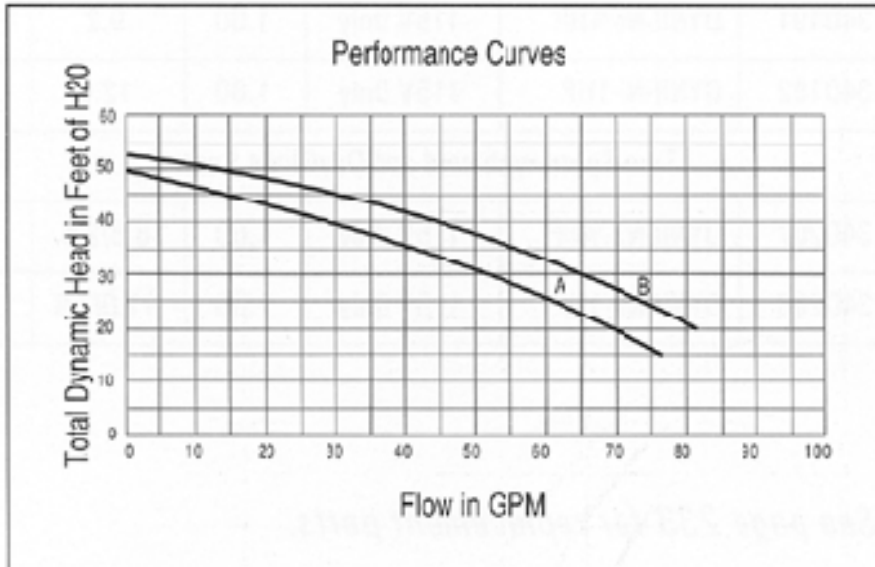

FEATURES

- Self-Priming
- Clear Lid
- User-Friendly drain plugs
- One-year Warranty - Pump and Motor

Product No.	Model	Voltage	HP	S.F.	Full Load Amps	WT.
One Speed						
340104	DYNI-NI-1HP	115V Only 60hz	1	1.00	12.0	37
340106	DYNI-NI-1.5HP	115/230V 60hz	1.5	1.00	16/8	42