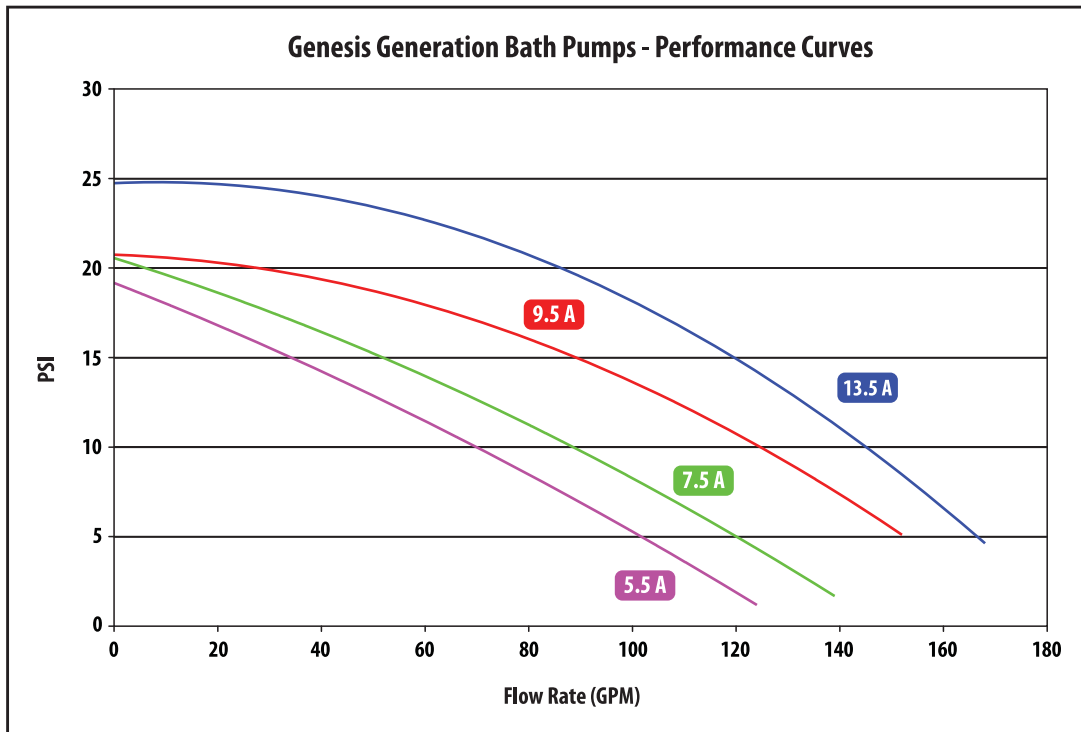

## GENESIS GENERATION PUMP SPECIFICATIONS

Part Number	Description	Volts	Hz	Amps	"A"	"A" with Pads	"B"	"C"
<b>321FF10-0150</b>	5.5 Amp with NEMA Cord & Air Switch	115 V	60	5.5	7.10"	7.475"	1.82"	10.78"
<b>321FI10-0150</b>	5.8 Amp with NEMA Cord & Air Switch	115 V	60	5.8	7.10"	7.475"	1.82"	10.78"
<b>321HF10-0150</b>	7.5 Amp with NEMA Cord & Air Switch	115 V	60	7.5	6.69"	7.065"	1.41"	11.72"
<b>321JF10-0150</b>	9.5 Amp with NEMA Cord & Air Switch	115 V	60	9.5	7.79"	8.165"	2.51"	12.07"
<b>321JN10-0150</b>	13.5 Amp with NEMA Cord & Air Switch	115 V	60	13.5	7.79"	8.165"	2.51"	12.82"