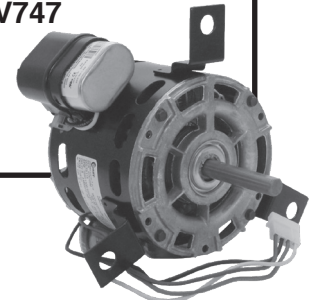

## New! Penn Ventilator Replacement Motors

HP	RPM	Volts	Amps	PH	Rotation	Stock Number
1/6, 1/12, 1/20	1550/1300/1050	115	2.1/1.9/1.4	1	CCWLE-CWSE	OPV748

Cross Reference - OPV748 - DE2F7088-T - 63748-0  
 Replaces Centrex Centrifugal Inline Fan - Direct Drive - SX095VSRC

HP	RPM	Volts	Amps	PH	Rotation	Stock Number
1/7, 1/11, 1/25	1550/1300/1050	115	2.5/2.1/1.6	1	CCWLE-CWSE	OPV747

Cross Reference - OPV747 - DE2F7085-T - 63747-0  
 Replaces Domex Roof Mounted Fan - DX11VSR

HP	RPM	Volts	Amps	PH	Rotation	Stock Number
1/12	1550/1300	115	1.5/0.9	1	CCWLE-CWSE	OPV746

Cross Reference - OPV746 - JE2H057-T - 63746-0  
 Replaces Fumex Roof Mounted Fan - Direct Drive - FX10SR

**Hard to find OEM replacement motors! No modification necessary!**