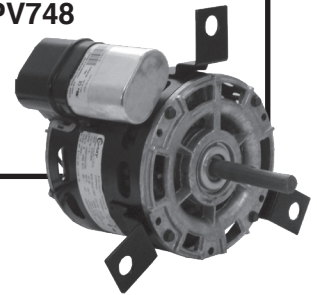

## New! Penn Ventilator Replacement Motors

HP	RPM	Volts	Amps	PH	Rotation	Stock Number
1/6, 1/12, 1/20	1550/1300/1050	115	2.1/1.9/1.4	1	CCWLE-CWSE	OPV748

Cross Reference - OPV748 - DE2F7088-T - 63748-0  
 Replaces Centrex Centrifugal Inline Fan - Direct Drive - SX095VSRC

HP	RPM	Volts	Amps	PH	Rotation	Stock Number
1/7, 1/11, 1/25	1550/1300/1050	115	2.5/2.1/1.6	1	CCWLE-CWSE	OPV747

Cross Reference - OPV747 - DE2F7085-T - 63747-0  
 Replaces Domex Roof Mounted Fan - DX11VSR

HP	RPM	Volts	Amps	PH	Rotation	Stock Number
1/12	1550/1300	115	1.5/0.9	1	CCWLE-CWSE	OPV746

Cross Reference - OPV746 - JE2H057-T - 63746-0  
 Replaces Fumex Roof Mounted Fan - Direct Drive - FX10SR

**Hard to find OEM replacement motors! No modification necessary!**